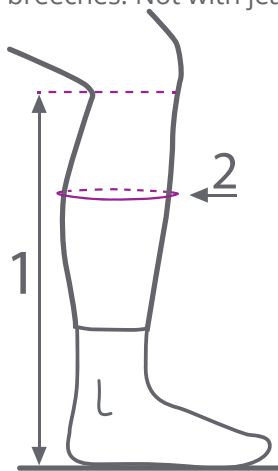

Riding boot Romy junior *QHP*

Size chart riding boot Romy

Size:	33	34	35	36	37	38	39	40
1	32	33	35	37	39	41	44	46
2	26	27	28	29,5	30,5	32	32,5	34

Size chart riding boot Romy Wide

Size:	35	36	37	38	39	40
1	35	37	39	41	44	46
2	29,5	31	32,5	34	34	36

Size chart riding boot Romy Tall

Size:	35	36	37	38	39	40
1	39	41	44	46	47	48
2	28	29,5	30,5	32	32,5	34

Size chart in cm

Measuring guide

Find 1 by measuring your leg from the ground to hollow on the back of your knee.

Find 2 by measuring the circumference of your calf at the widest point.

Preferably measure while wearing riding breeches. Not with jeans or the bare leg.

Conversion chart

EU	UK	US	CM
33	1	2	20,7
34	2	3	21,4
35	2,5	3,5	22
36	3	5	22,9
37	4	6	23,8
38	5	6,5	24,3
39	6	7,5	25,1
40	7	8	25,4