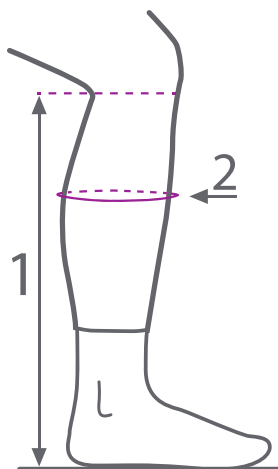

## Size chart riding boot Yuna

Size:	36	37	38	39	40	41	42
1	44	45	46	47	47	47	48
2	33,5	34,5	35,5	35,5	36,5	37,5	38,5

## Size chart riding boot Yuna Wide

Size:	36	37	38	39	40	41	42
1	44	45	46	47	47	47	48
2	36	37	38	38	39	40	40

Size chart in cm

## Measuring guide

**Find 1** by measuring your leg from the ground to hollow on the back of your knee.

**Find 2** by measuring the circumference of your calf at the widest point.

Preferably measure while wearing riding breeches. Not with jeans or the bare leg.