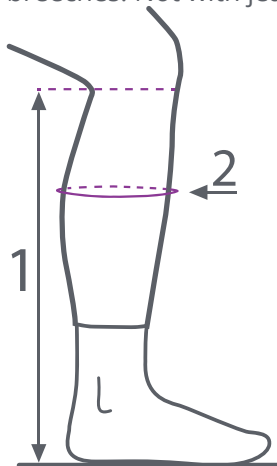

Riding boot Hailey

Size chart riding boot Hailey junior

Size:	33	34	35	36	37	38	39	40
1	32	33	36	38	40	42	44	46
2	26	27	28	29,5	30,5	32	32,5	34

Size chart riding boot Hailey

Size:	36	37	38	39	40	41	42
1	44	45	46	47	47	47	48
2	32,5	33,5	34,5	34,5	35,5	36,5	37,5

Size chart riding boot Hailey wide

Size:	36	37	38	39	40	41	42
1	44	45	46	47	47	47	48
2	35	36	37	37	38	39	39

Size chart in cm

Measuring guide

Find 1 by measuring your leg from the ground to hollow on the back of your knee.

Find 2 by measuring the circumference of your calf at the widest point.

Preferably measure while wearing riding breeches. Not with jeans or the bare leg.

Conversion chart

EU	UK	US	CM
33	1	2	20,7
34	2	3	21,4
35	2,5	3,5	22
36	3	5	22,9
37	4	6	23,8
38	5	6,5	24,3
39	6	7,5	25,1
40	7	8	25,4
41	8	9	26,3
42	9	9,5	26,9