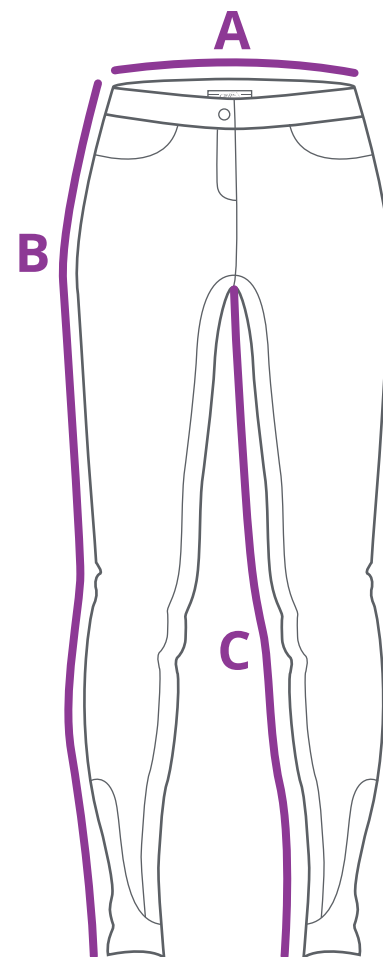

Size chart Breeches

All measurements are listed in CM

Ladies' breeches

	34	36	38	40	42	44	46	48
A	34	36	38	40	42	44	46	48
B	92	93	94	94	95	95	96	97
C	73	73	73	73	73	73	73	73

For high waist breeches, add 1,5 cm to size B.

Junior breeches

	116	128	140	152	164	176
A	27	29	31	33	35	37
B	66	71	76	82	88	94
C	49	53	58	62	67	72

Men's breeches

	44	46	48	50	52	44
A	36,5	38,5	40,5	42,5	44,5	46,5
B	92	94	96	98	100	102
C	73	73	74	74	75	75

A = 1/2 waist measurement

B = Side length including waistband

C = Inner leg length

* Please note this is a guideline, a certain tolerance in measurements is allowed.